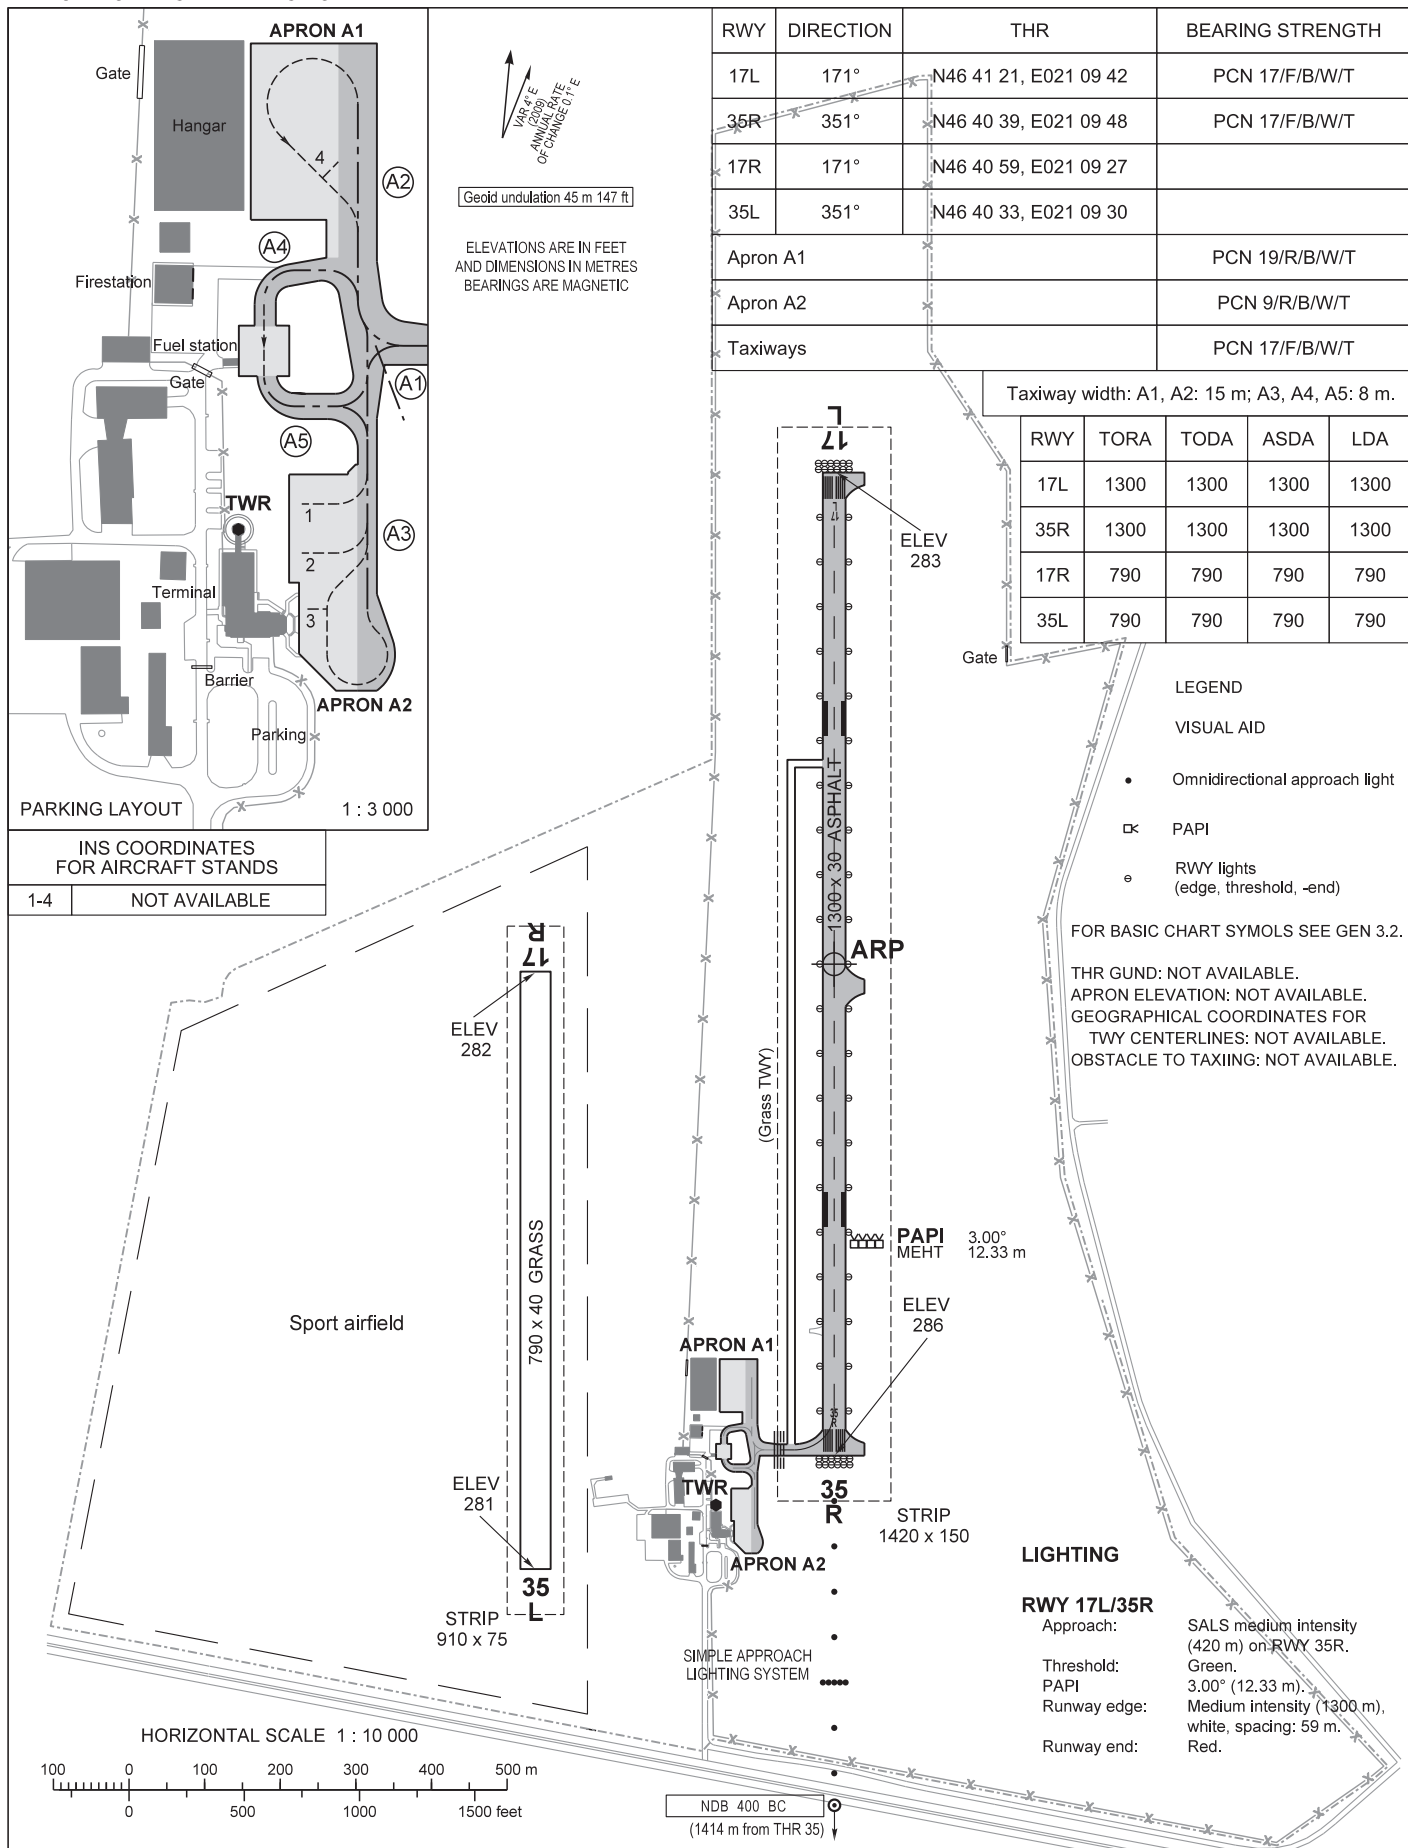

AIP HUNGARY

ARP
N46 41 00
E021 09 45

AERODROME ELEV 286

BÉKÉSCSABA INFO 123.250
BUDAPEST INFO (EAST) 133.000

BÉKÉSCSABA

AERODROME CHART - ICAO

THE PAGE INTENTIONALLY LEFT BLANK