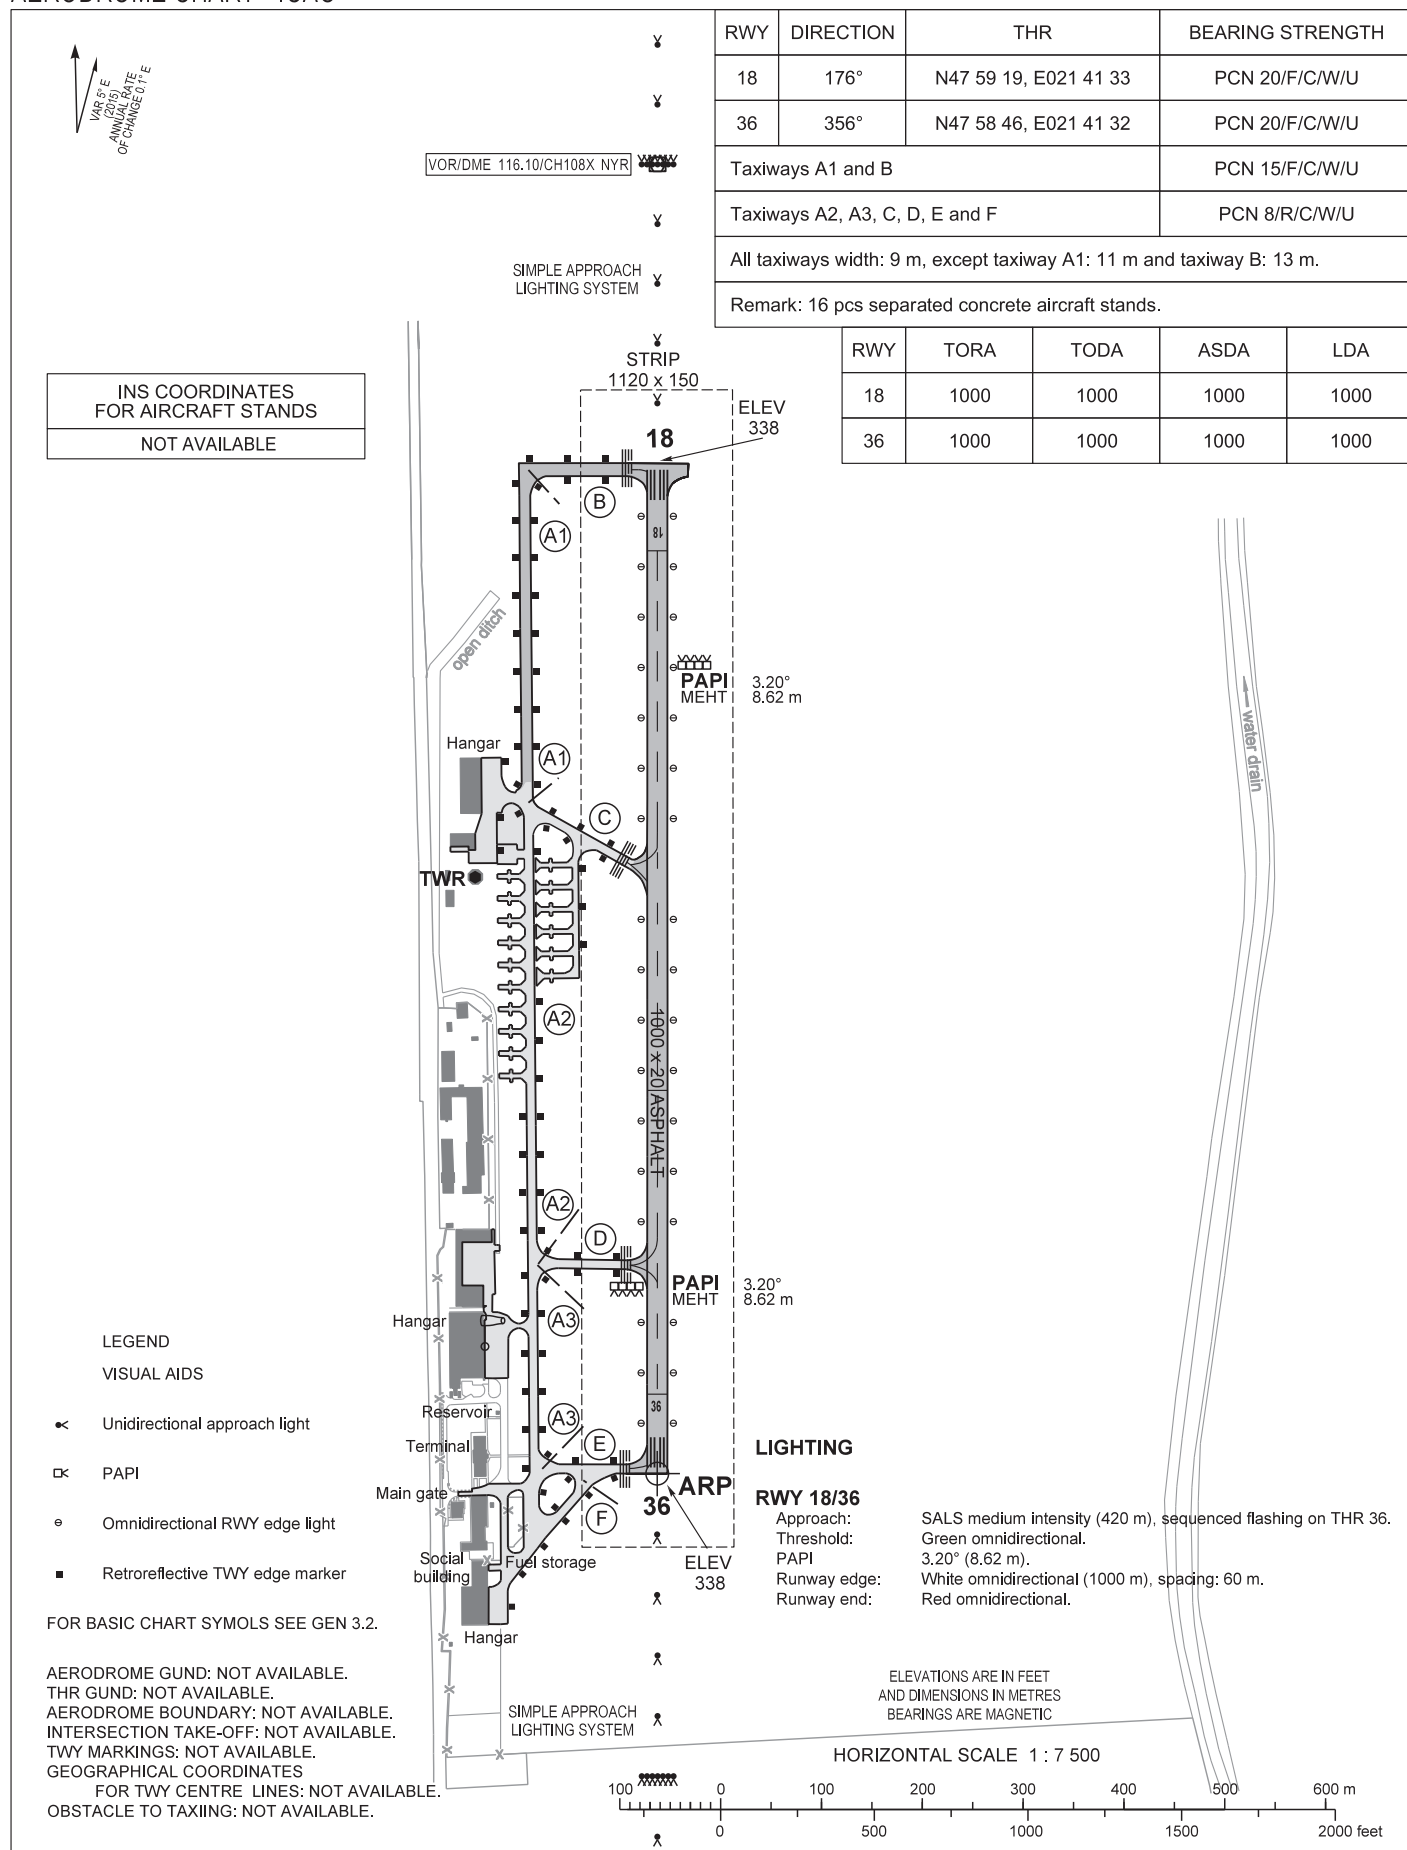

ARP  
N47 58 46  
E021 41 32

AERODROME ELEV 338

NYÍREGYHÁZA INFO 119,400  
BUDAPEST INFORMATION (EAST) 133,000

NYÍREGYHÁZA

AERODROME CHART - ICAO

THE PAGE IS INTENTIONALLY LEFT BLANK